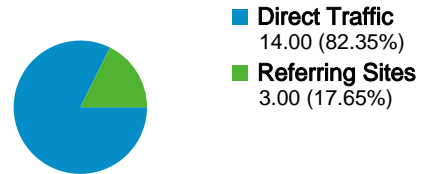

# Traffic Sources Overview

Aug 8, 2010 - Sep 7, 2010

Comparing to: Site

All traffic sources sent a total of 17 visits

-  **82.35%** Direct Traffic
-  **17.65%** Referring Sites
-  **0.00%** Search Engines

## Top Traffic Sources

Sources	Visits	% visits
(direct) ((none))	14	82.35%
twitter.com (referral)	3	17.65%

Keywords	Visits	% visits
There is no data for this view.		

**17 visits came from 1 countries/territories**