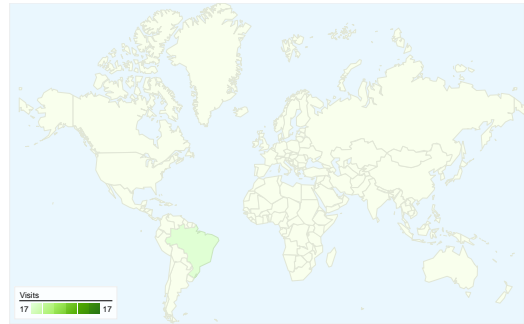

**Site Usage**

**17 Visits**

**64.71% Bounce Rate**

**28 Pageviews**

**00:01:35 Avg. Time on Site**

**1.65 Pages/Visit**

**29.41% % New Visits**

**Visitors Overview**

**Visitors**  
**5**

**Map Overlay**

**Traffic Sources Overview**

**Content Overview**

Pages	Pageviews	% Pageviews
/	18	64.29%
/moda/moda.html	5	17.86%
/index.html	5	17.86%

**5 people visited this site**

17 Visits

# Traffic Sources Overview

Aug 8, 2010 - Sep 7, 2010

Comparing to: Site

All traffic sources sent a total of 17 visits

-  **82.35%** Direct Traffic
-  **17.65%** Referring Sites
-  **0.00%** Search Engines

## Top Traffic Sources

Sources	Visits	% visits
(direct) ((none))	14	82.35%
twitter.com (referral)	3	17.65%

Keywords	Visits	% visits
There is no data for this view.		

**17 visits came from 1 countries/territories**