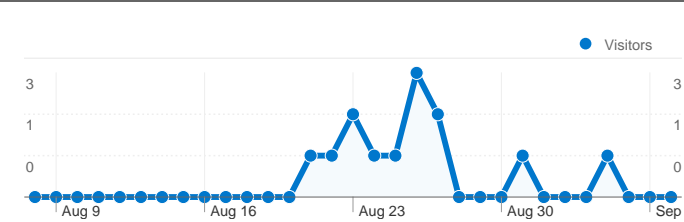

**Site Usage**

**17 Visits**

**64.71% Bounce Rate**

**28 Pageviews**

**00:01:35 Avg. Time on Site**

**1.65 Pages/Visit**

**29.41% % New Visits**

**Visitors Overview**

**Visitors**  
**5**

**Map Overlay**

**Traffic Sources Overview**

**Content Overview**

Pages	Pageviews	% Pageviews
/	18	64.29%
/moda/moda.html	5	17.86%
/index.html	5	17.86%

**5 people visited this site**

17 Visits

# Traffic Sources Overview

Aug 8, 2010 - Sep 7, 2010

Comparing to: Site

All traffic sources sent a total of 17 visits

-  **82.35%** Direct Traffic
-  **17.65%** Referring Sites
-  **0.00%** Search Engines

Pages on this site were viewed a total of 28 times

28 Pageviews

24 Unique Views

64.71% Bounce Rate