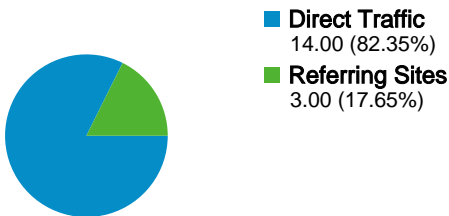

**Site Usage**

**17 Visits**

**64.71% Bounce Rate**

**28 Pageviews**

**00:01:35 Avg. Time on Site**

**1.65 Pages/Visit**

**29.41% % New Visits**

**Visitors Overview**

**Visitors**  
**5**

**Map Overlay**

**Traffic Sources Overview**

**Content Overview**

Pages	Pageviews	% Pageviews
/	18	64.29%
/moda/moda.html	5	17.86%
/index.html	5	17.86%

**5 people visited this site**

17 Visits

# Traffic Sources Overview

Aug 8, 2010 - Sep 7, 2010

Comparing to: Site

All traffic sources sent a total of 17 visits

-  **82.35%** Direct Traffic
-  **17.65%** Referring Sites
-  **0.00%** Search Engines

## Top Traffic Sources

Sources	Visits	% visits
(direct) ((none))	14	82.35%
twitter.com (referral)	3	17.65%

Keywords	Visits	% visits
There is no data for this view.		

**17 visits came from 1 countries/territories**