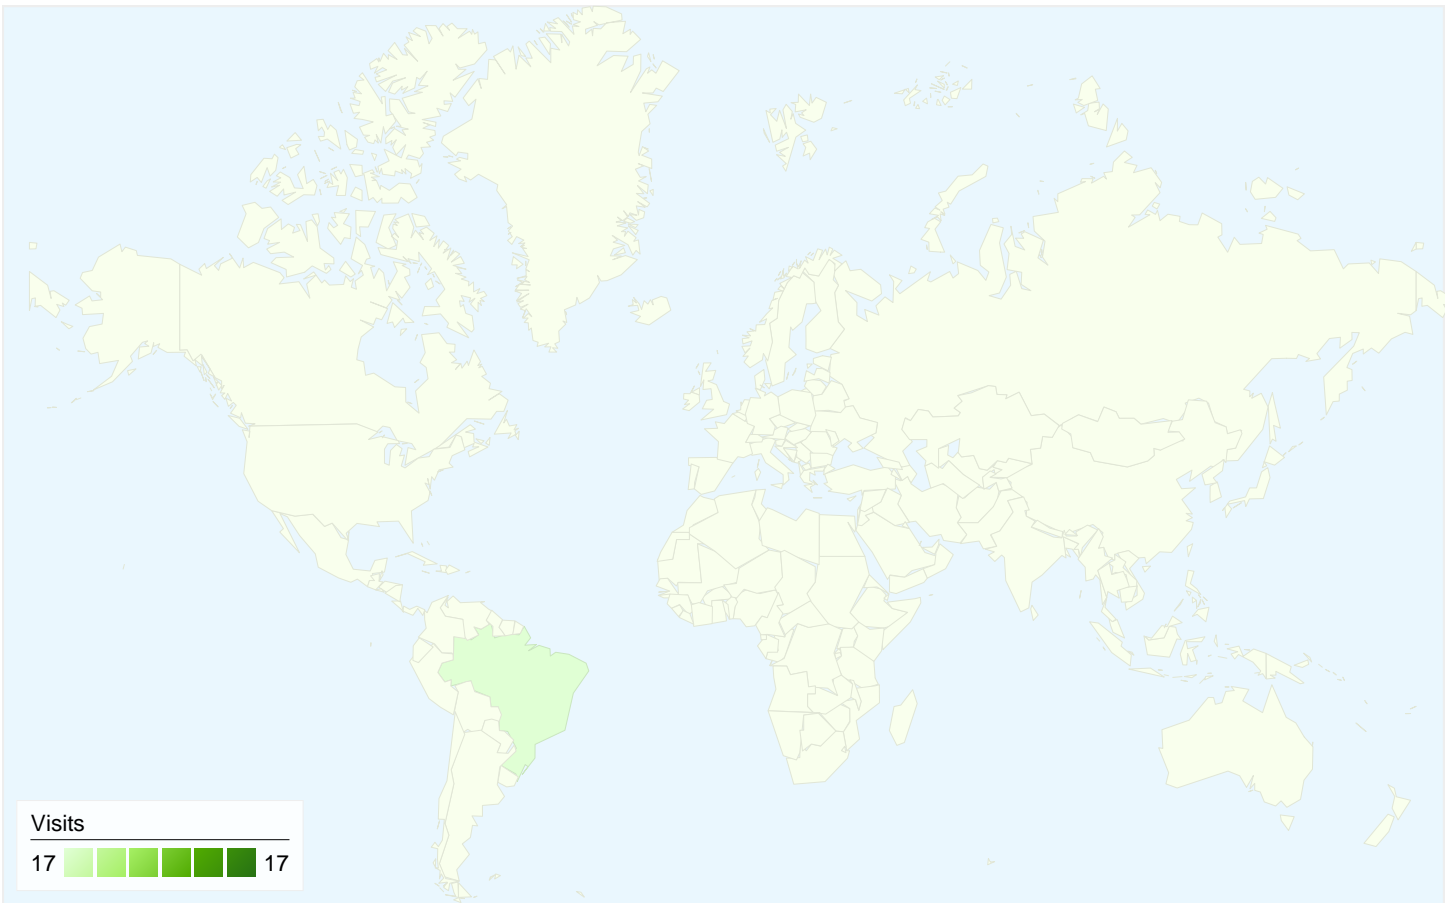

# Traffic Sources Overview

Aug 8, 2010 - Sep 7, 2010

Comparing to: Site

All traffic sources sent a total of 17 visits

-  **82.35%** Direct Traffic
-  **17.65%** Referring Sites
-  **0.00%** Search Engines

## Top Traffic Sources

Sources	Visits	% visits
(direct) ((none))	14	82.35%
twitter.com (referral)	3	17.65%

Keywords	Visits	% visits
There is no data for this view.		

**17 visits came from 1 countries/territories**